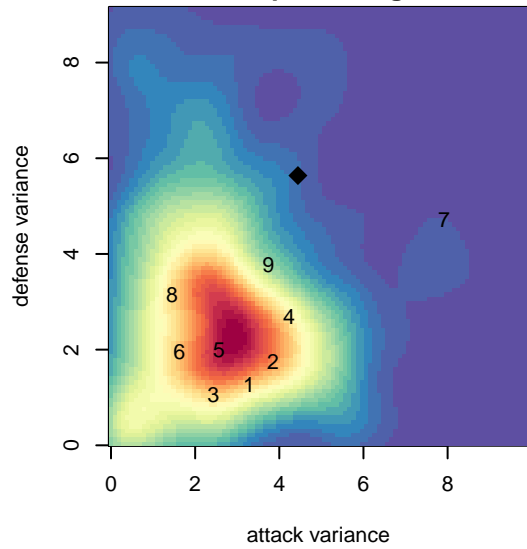

# MYSA Red Fire B05

McMinnville Youth Soccer Assoc.  
 McMinnville, OR  
 B05 total strength=299  
 attack=0.3 defense=0.1  
 fall league = PTT B05 Div 2 White  
 spr league = Spr OYS B05 Div 2 Blue

alt names used:  
 MYSA 05B Red Fire  
 MYSA 05B Red Fire

Venues played:  
 2016 PTT B05 Division 2 White  
 2016 Spr OYS B05 Division 2 Blue

**MYSA Red Fire B05**  
 Dots are actual minus expected GF (blue circles) and GA (red triangles).  
 Blue line is smoothed change in attack strength. Red is smoothed change in defense strength.

**attack and defense variance (black dot)  
relative to other teams  
and top 10 in region**

**attack and defense rating  
relative to others at age  
and all opponents in last 13 months**

**Performance relative to 13 month average**