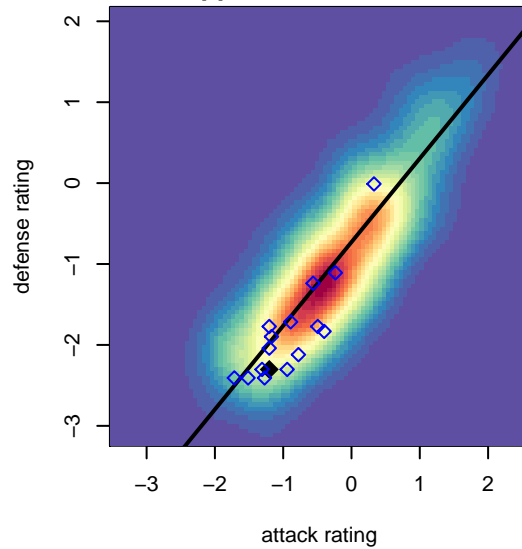

# MYSA Red Fire B05

McMinnville Youth Soccer Assoc.  
 McMinnville, OR  
 B05 total strength=299  
 attack=0.3 defense=0.1  
 fall league = PTT B05 Div 2 White  
 spr league = Spr OYS B05 Div 2 Blue

alt names used:  
 MYSA 05B Red Fire  
 MYSA 05B Red Fire

Venues played:  
 2016 PTT B05 Division 2 White  
 2016 Spr OYS B05 Division 2 Blue

**MYSA Red Fire B05**  
 Dots are actual minus expected GF (blue circles) and GA (red triangles).  
 Blue line is smoothed change in attack strength. Red is smoothed change in defense strength.

**attack and defense variance (black dot)  
relative to other teams  
and top 10 in region**

**attack and defense rating  
relative to others at age  
and all opponents in last 13 months**

**Performance relative to 13 month average**