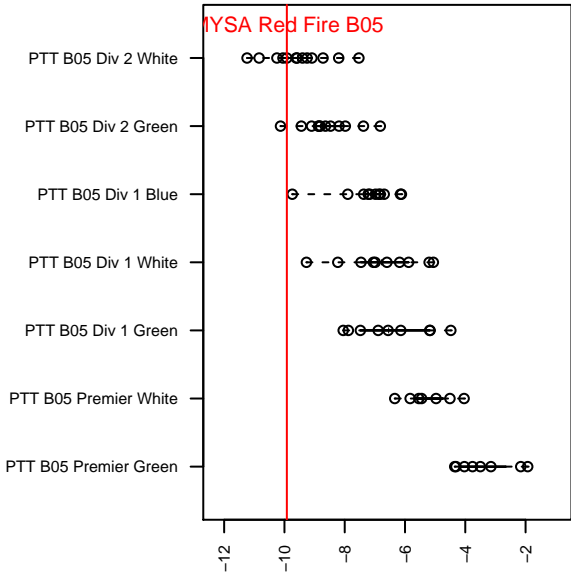

# MYSA Red Fire B05

McMinnville Youth Soccer Assoc.  
 McMinnville, OR  
 B05 total strength=299  
 attack=0.3 defense=0.1  
 fall league = PTT B05 Div 2 White  
 spr league = Spr OYS B05 Div 2 Blue

alt names used:  
 MYSA 05B Red Fire  
 MYSA 05B Red Fire

Venues played:  
 2016 PTT B05 Division 2 White  
 2016 Spr OYS B05 Division 2 Blue

**MYSA Red Fire B05**  
 Dots are actual minus expected GF (blue circles) and GA (red triangles).  
 Blue line is smoothed change in attack strength. Red is smoothed change in defense strength.

**attack and defense variance (black dot)  
relative to other teams  
and top 10 in region**

**attack and defense rating  
relative to others at age  
and all opponents in last 13 months**

**Performance relative to 13 month average**